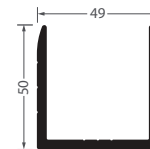

2 PART COMMERCIAL BOX AND ELLIPTICAL LOUVER BLADES

LDD 75 X220mm
BOX LOUVRE END

LDD 75 X200mm
INTERMEDIATE BOX
LOUVRE

LDD 40 X150mm
INTERMEDIATE BOX
LOUVRE

LDD 50 X117mm
2 PART RHS

LDD 75 X300mm
ELLIPTICAL LOUVRE

LDD 75mm BOX
LOUVRE END CAP

LDD 40mm BOX
LOUVRE END CAP

LDD 40 x 150mm
ELLIPTICAL LOUVRE

LDD 40mm BOX
LOUVRE CHANNEL