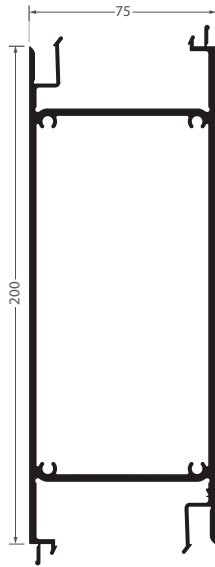

2 PART COMMERCIAL BOX AND ELLIPTICAL LOUVER BLADES

LDD 75 X220mm
BOX LOUVRE END

LDD 75 X200mm
INTERMEDIATE BOX
LOUVRE

LDD 40 X150mm
INTERMEDIATE BOX
LOUVRE

LDD 50 X117mm
2 PART RHS

LDD 75 X300mm
ELLIPTICAL LOUVRE

LDD 75mm BOX
LOUVRE END CAP

LDD 40mm BOX
LOUVRE END CAP

LDD 40 x 150mm
ELLIPTICAL LOUVRE

LDD 40mm BOX
LOUVRE CHANNEL