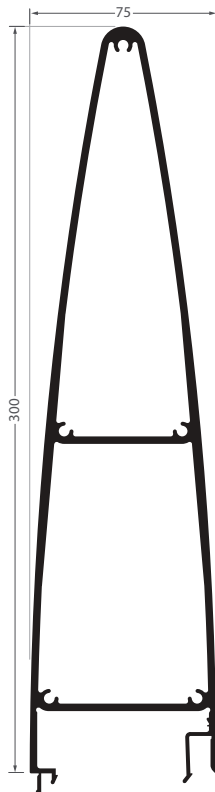

2 PART COMMERCIAL BOX AND ELLIPTICAL LOUVER BLADES

LDD 75 X220mm
BOX LOUVRE END

LDD 75 X200mm
INTERMEDIATE BOX
LOUVRE

LDD 40 X150mm
INTERMEDIATE BOX
LOUVRE

LDD 50 X117mm
2 PART RHS

LDD 75 X300mm
ELLIPTICAL LOUVRE

LDD 75mm BOX
LOUVRE END CAP

LDD 40mm BOX
LOUVRE END CAP

LDD 40 x 150mm
ELLIPTICAL LOUVRE

LDD 40mm BOX
LOUVRE CHANNEL