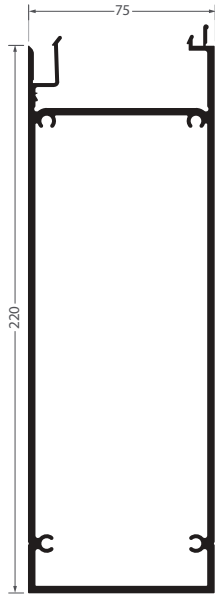

2 PART COMMERCIAL BOX AND ELLIPTICAL LOUVER BLADES

LDD 75 X220mm
BOX LOUVRE END

LDD 75 X200mm
INTERMEDIATE BOX
LOUVRE

LDD 40 X150mm
INTERMEDIATE BOX
LOUVRE

LDD 50 X117mm
2 PART RHS

LDD 75 X300mm
ELLIPTICAL LOUVRE

LDD 75mm BOX
LOUVRE END CAP

LDD 40mm BOX
LOUVRE END CAP

LDD 40 x 150mm
ELLIPTICAL LOUVRE

LDD 40mm BOX
LOUVRE CHANNEL