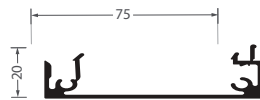

2 PART COMMERCIAL BOX AND ELLIPTICAL LOUVER BLADES

LDD 75 X220mm
BOX LOUVRE END

LDD 75 X200mm
INTERMEDIATE BOX
LOUVRE

LDD 40 X150mm
INTERMEDIATE BOX
LOUVRE

LDD 50 X117mm
2 PART RHS

LDD 75 X300mm
ELLIPTICAL LOUVRE

LDD 75mm BOX
LOUVRE END CAP

LDD 40mm BOX
LOUVRE END CAP

LDD 40 x 150mm
ELLIPTICAL LOUVRE

LDD 40mm BOX
LOUVRE CHANNEL