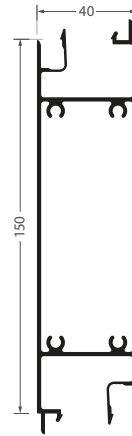

2 PART COMMERCIAL BOX AND ELLIPTICAL LOUVER BLADES

LDD 75 X220mm
BOX LOUVRE END

LDD 75 X200mm
INTERMEDIATE BOX
LOUVRE

LDD 40 X150mm
INTERMEDIATE BOX
LOUVRE

LDD 50 X117mm
2 PART RHS

LDD 75 X300mm
ELLIPTICAL LOUVRE

LDD 75mm BOX
LOUVRE END CAP

LDD 40mm BOX
LOUVRE END CAP

LDD 40 x 150mm
ELLIPTICAL LOUVRE

LDD 40mm BOX
LOUVRE CHANNEL