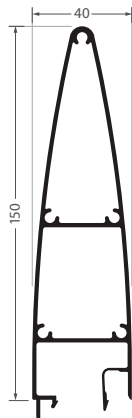

2 PART COMMERCIAL BOX AND ELLIPTICAL LOUVER BLADES

LDD 75 X220mm
BOX LOUVRE END

LDD 75 X200mm
INTERMEDIATE BOX
LOUVRE

LDD 40 X150mm
INTERMEDIATE BOX
LOUVRE

LDD 50 X117mm
2 PART RHS

LDD 75 X300mm
ELLIPTICAL LOUVRE

LDD 75mm BOX
LOUVRE END CAP

LDD 40mm BOX
LOUVRE END CAP

LDD 40 x 150mm
ELLIPTICAL LOUVRE

LDD 40mm BOX
LOUVRE CHANNEL