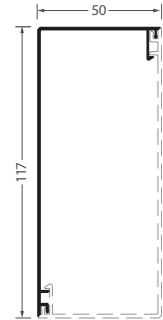

2 PART COMMERCIAL BOX AND ELLIPTICAL LOUVER BLADES

LDD 75 X220mm
BOX LOUVRE END

LDD 75 X200mm
INTERMEDIATE BOX
LOUVRE

LDD 40 X150mm
INTERMEDIATE BOX
LOUVRE

LDD 50 X117mm
2 PART RHS

LDD 75 X300mm
ELLIPTICAL LOUVRE

LDD 75mm BOX
LOUVRE END CAP

LDD 40mm BOX
LOUVRE END CAP

LDD 40 x 150mm
ELLIPTICAL LOUVRE

LDD 40mm BOX
LOUVRE CHANNEL